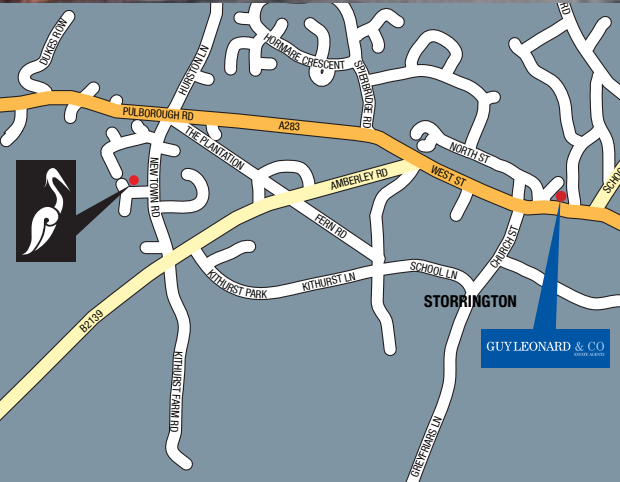

Guy Leonard Loyalty Club members will benefit from an exclusive offer on completion of purchase of an Amberley Collection property, plus access to discounts from thousands of online retailers